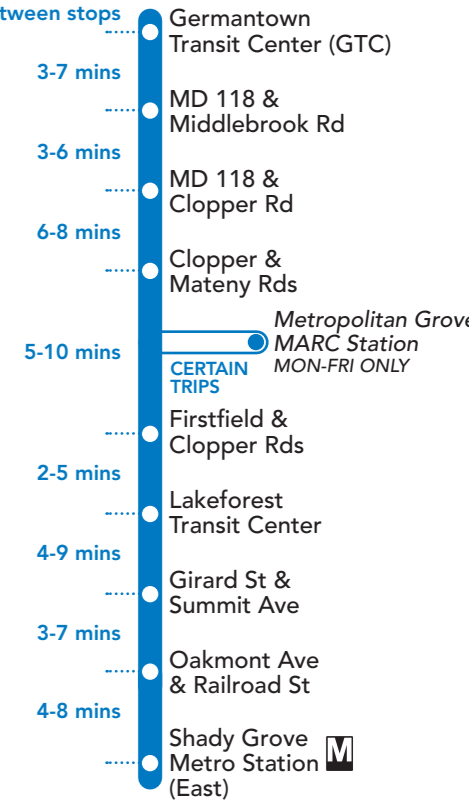

EFFECTIVE: SEPTEMBER 7, 2008

61

Approximate travel time between stops

SERVICE DAYS
DAILY

Telephone 240-777-7433
Online at www.rideonbus.com